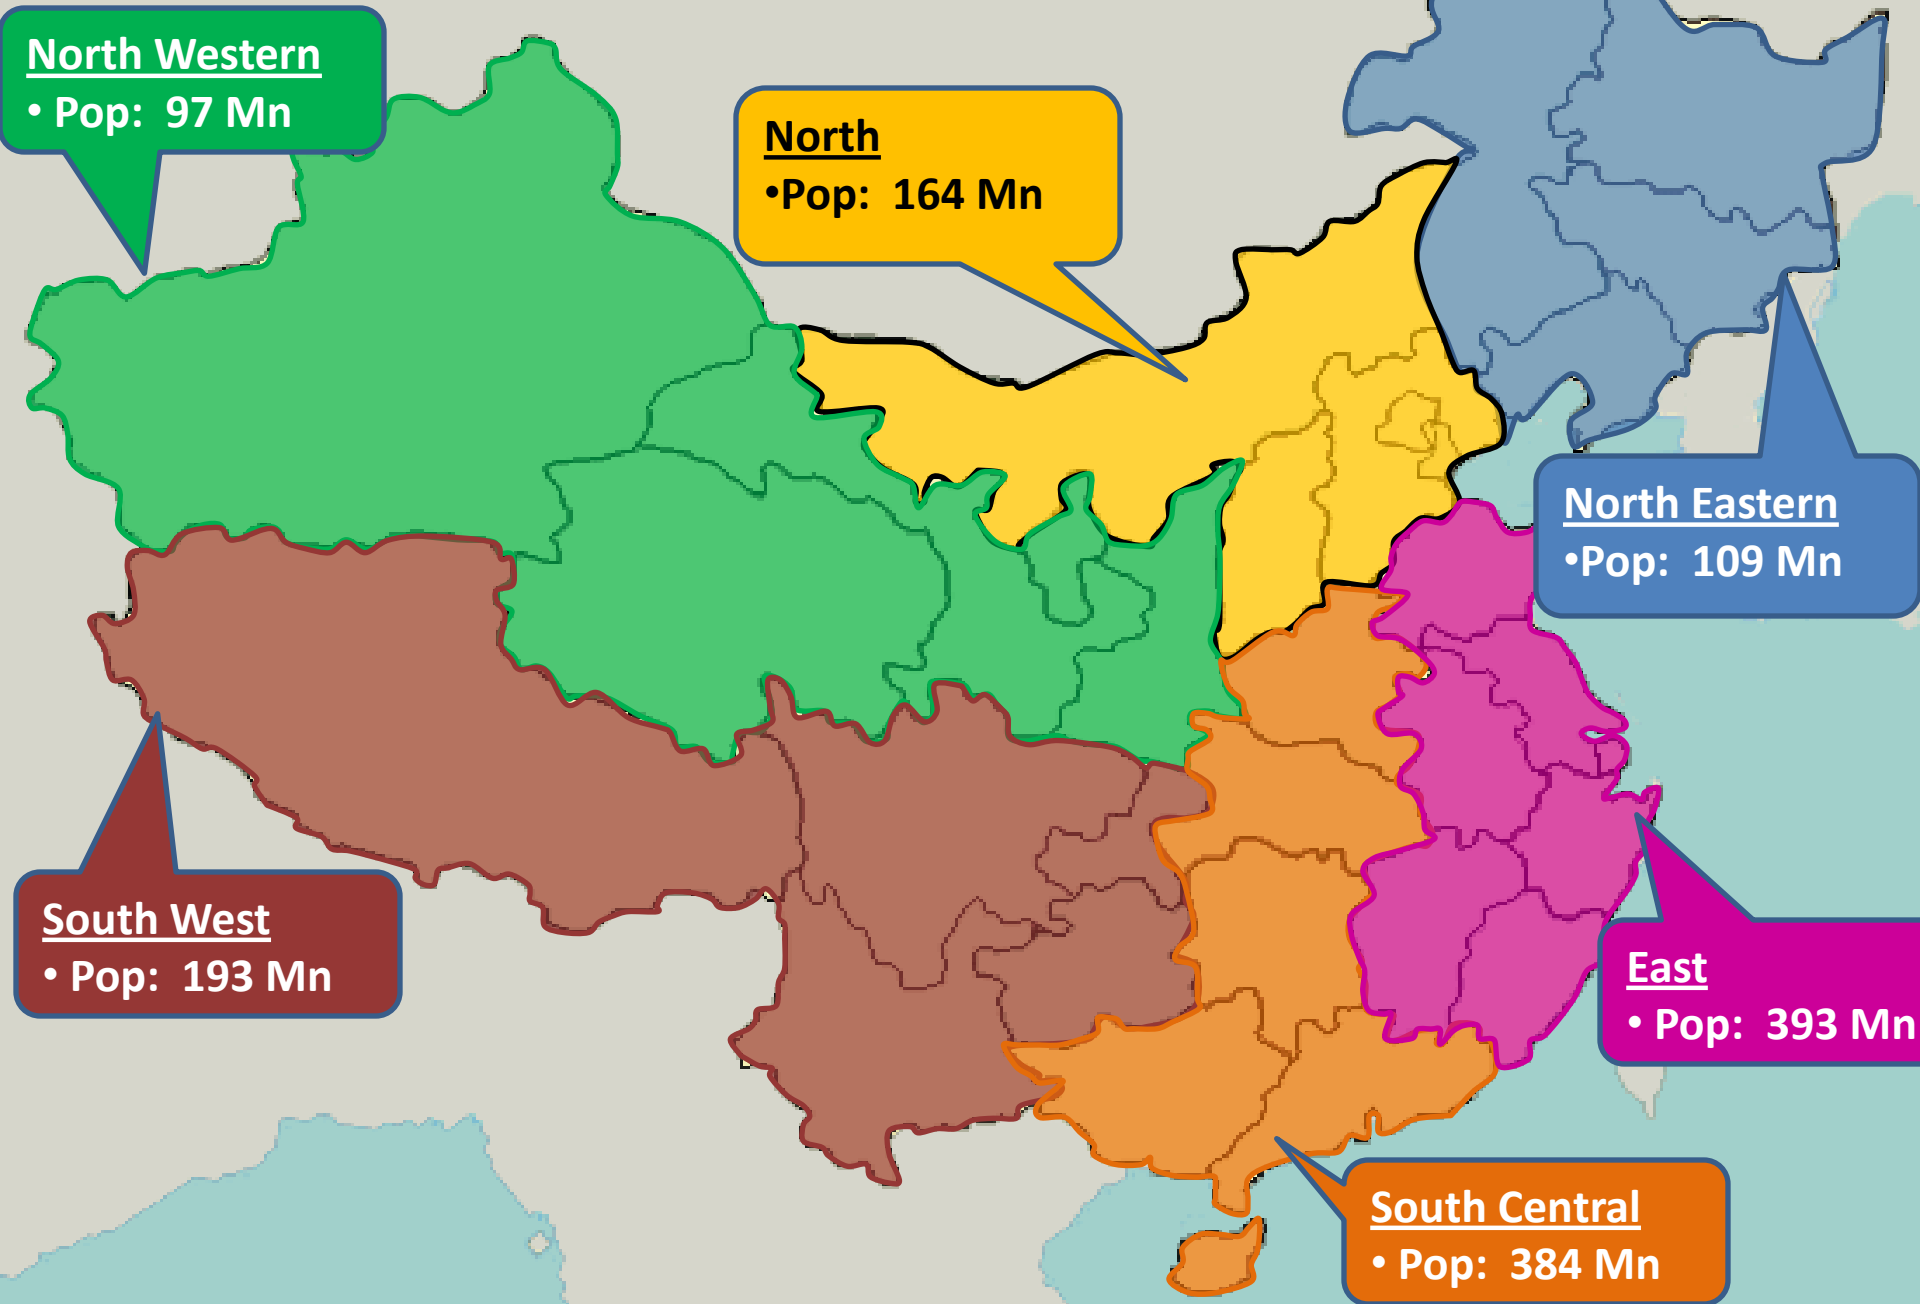

ADMINISTRATIVE ZONES OF CHINA

North Western

• Pop: 97 Mn

North

• Pop: 164 Mn

North Eastern

• Pop: 109 Mn

South West

• Pop: 193 Mn

East

• Pop: 393 Mn

South Central

• Pop: 384 Mn