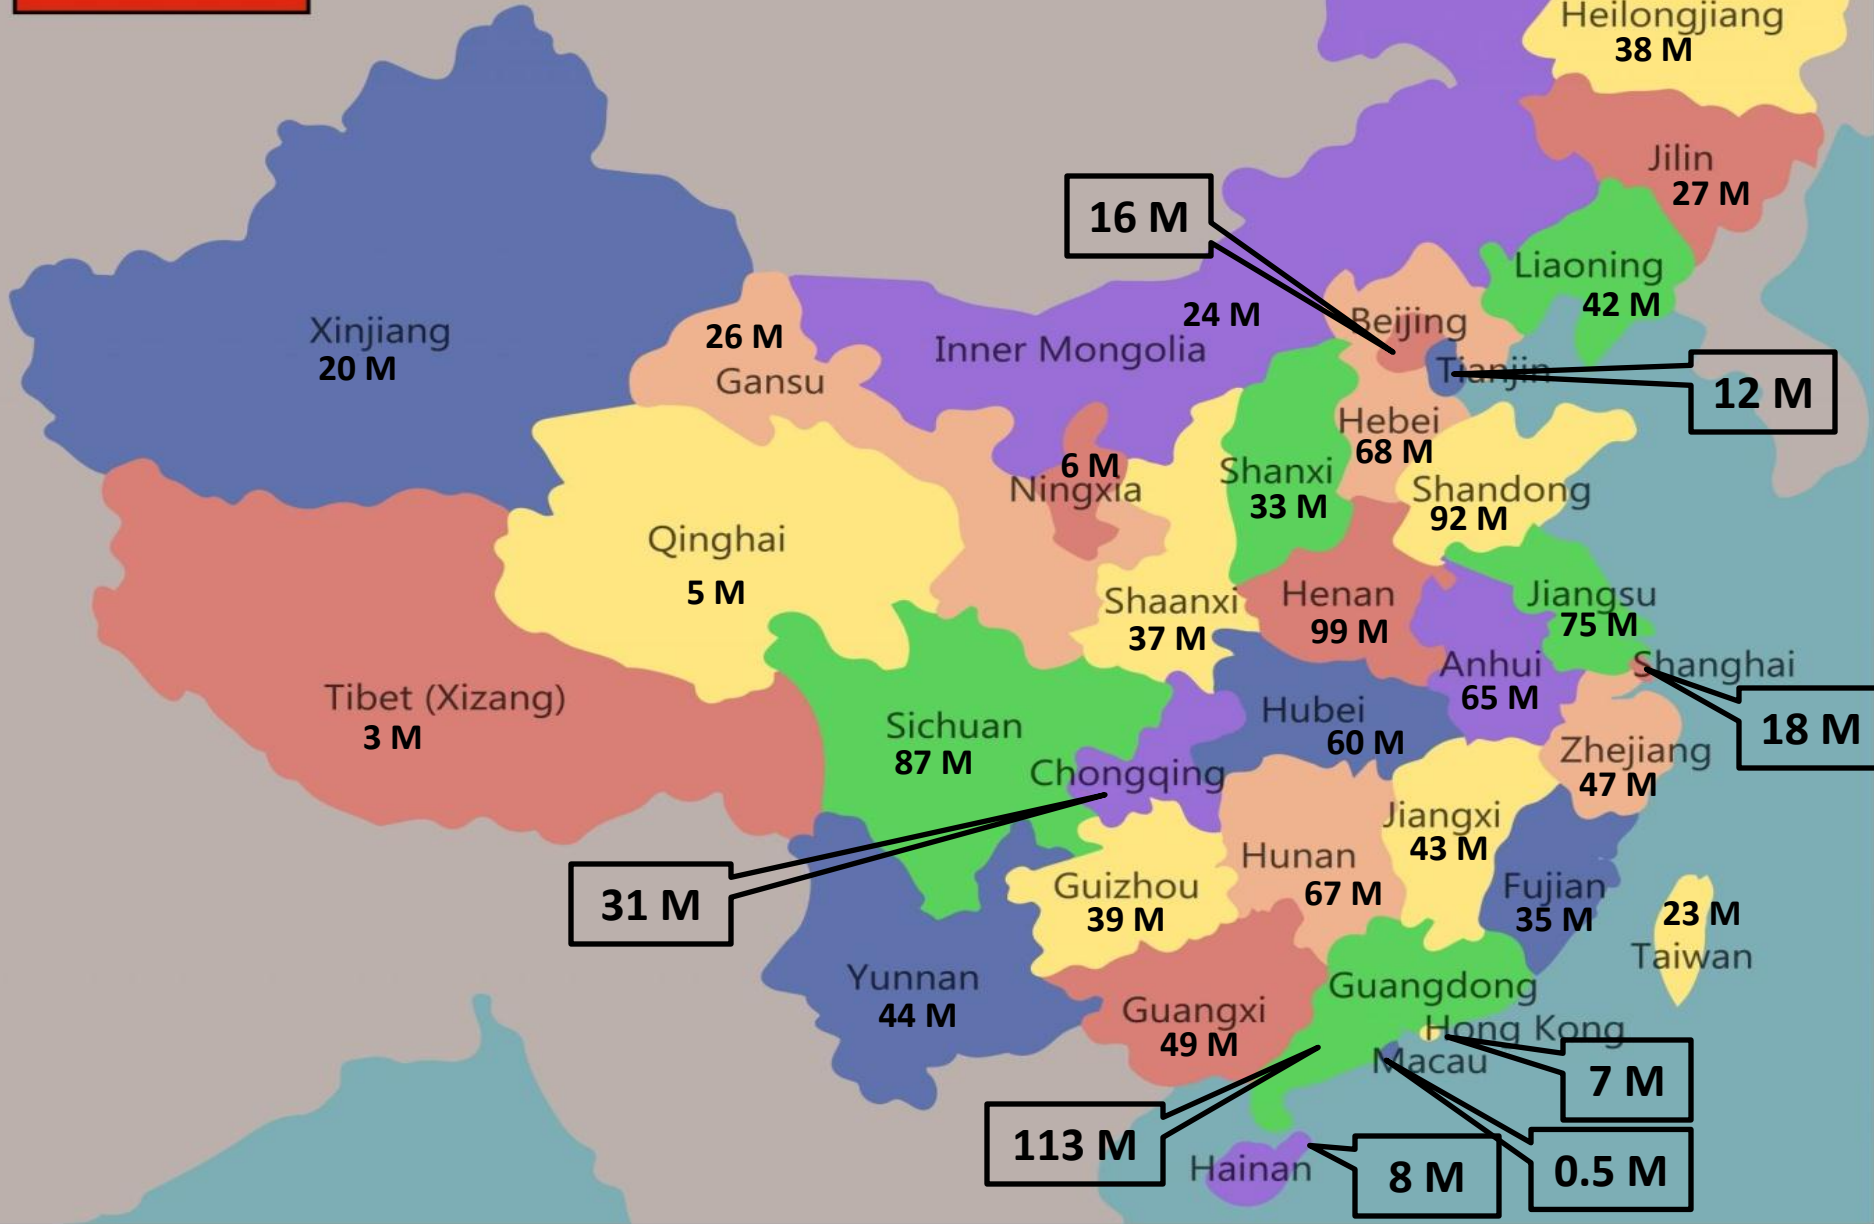

# COUNTRY PROFILE

- Total Area: 9.5 million sq Kms (4<sup>th</sup>)
- Total Population: 1.3 Billion (1<sup>st</sup>)
- GDP : \$ 20.853 Trillion (2016 est)
- GDP per Capita: \$ 15,095 (2016 est)

# POPULATION MAP OF CHINA

- Shanghai
- Jiangsu
- Zhejiang
- Anhui
- Fujian
- Jiangxi
- Shandong

**South West**

• Pop: 193 Mn

- Chingqing
- Sichuan
- Guizhou
- Yunnan
- Tibet AR

- Henan
- Hubei
- Hunan
- Guangdong
- Hainan
- Guangxi AR
- Hong kong & Macau SAR

**South Central**

• Pop: 384 Mn